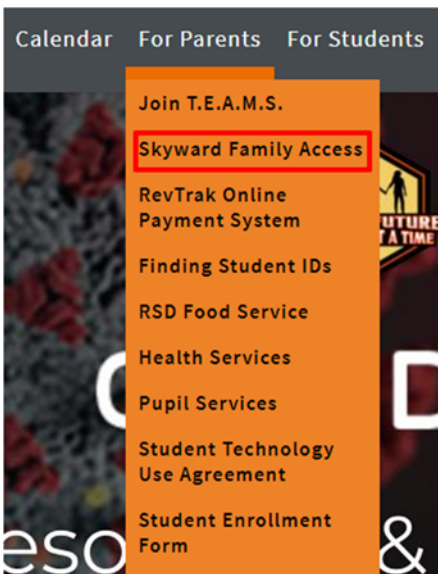

Parent login directions for Skyward Family Access.

Please navigate to the Richland School District website (www.richland.k12.wi.us) and scroll your cursor over “For Parents.”

From the dropdown menu, select “Skyward Family Access.”

On the login page for Family Access, enter the login ID and password.