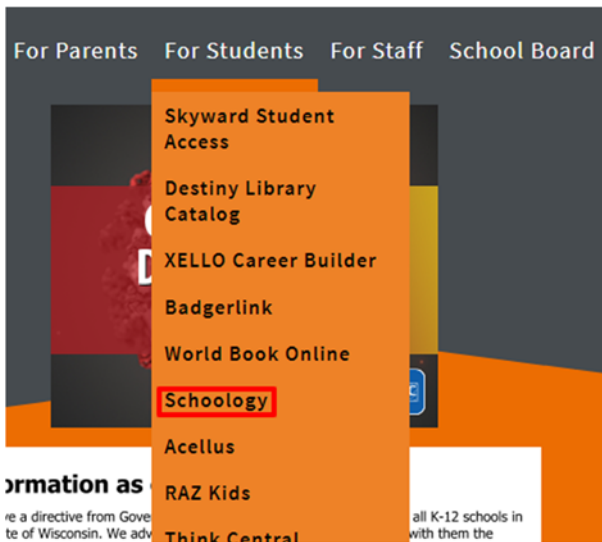

Student login directions for Schoology on a Web Browser

Please navigate to the Richland School District website (www.richland.k12.wi.us) and scroll your cursor over “For Students.”

From the dropdown menu, select “Schoology.”