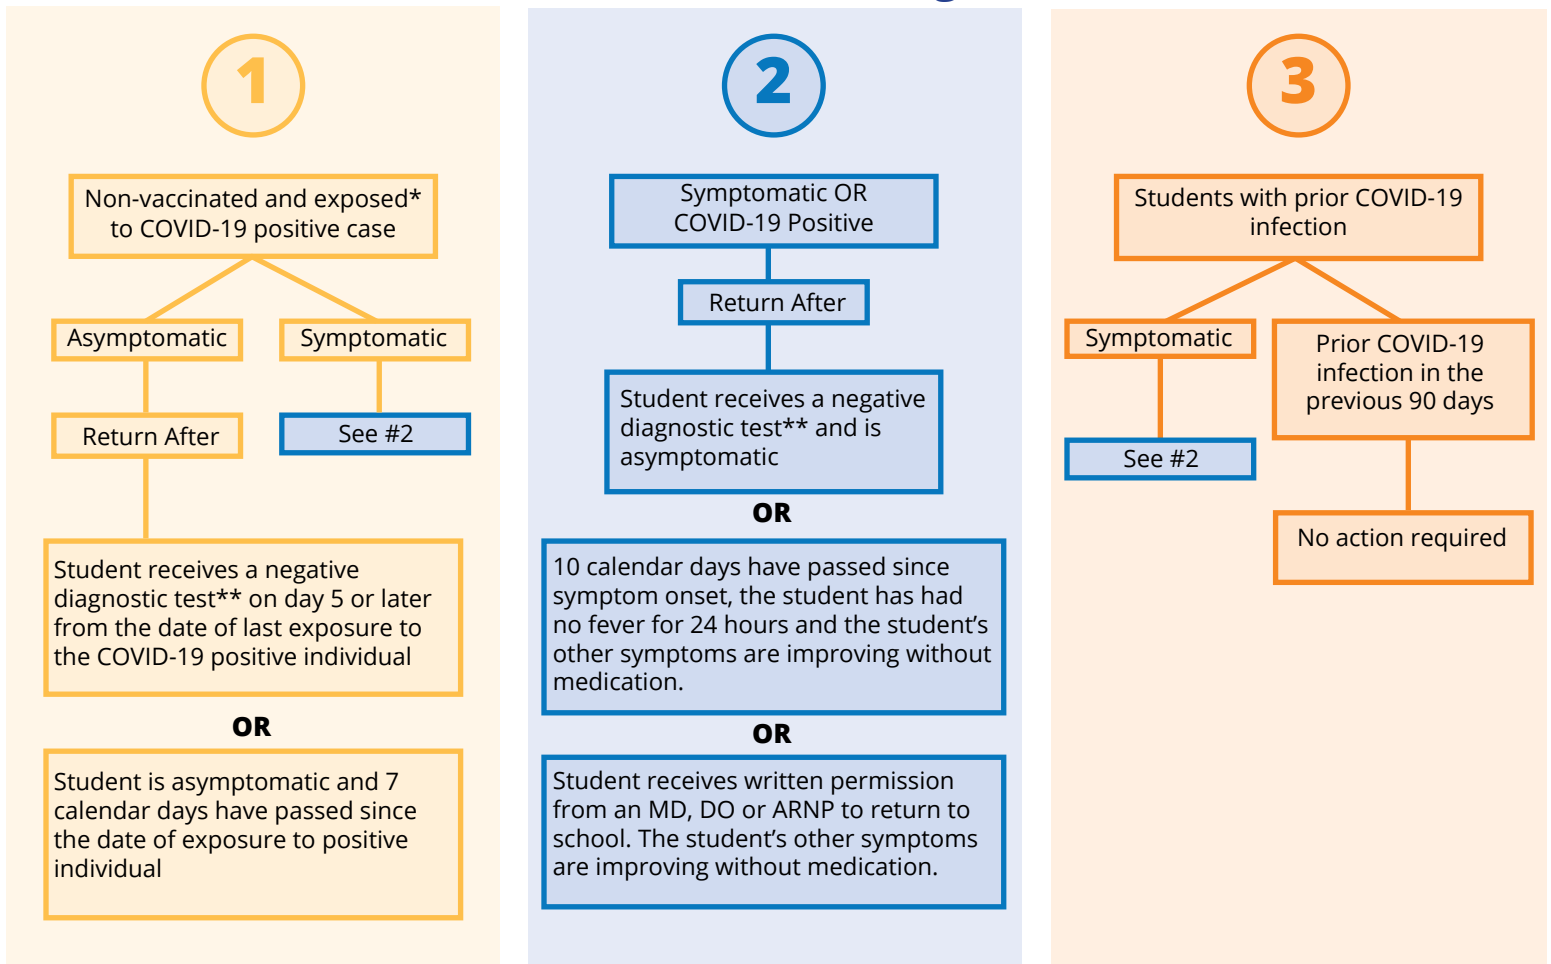

## Protocols for Controlling COVID-19

Students who are fully vaccinated and asymptomatic do not need to quarantine if exposed to a positive COVID-19 case. If vaccinated students are symptomatic or test positive, follow #2.

\* Per CDC, exposure is close contact of 6-feet or less for 15 minutes or more. This is cumulative in a 24-hour period.

\*\* A diagnostic COVID-19 test can be provided through a health care provider, clinic, pharmacy etc... If a home test is used it must have Emergency Use Authorization (EUA) from, or full approval by, the Food and Drug Administration (FDA) and the test should be used in the same manner specified by FDA's authorization or approval. Results should be sent to a laboratory, done through a mobile application, or monitored by a medical provider.